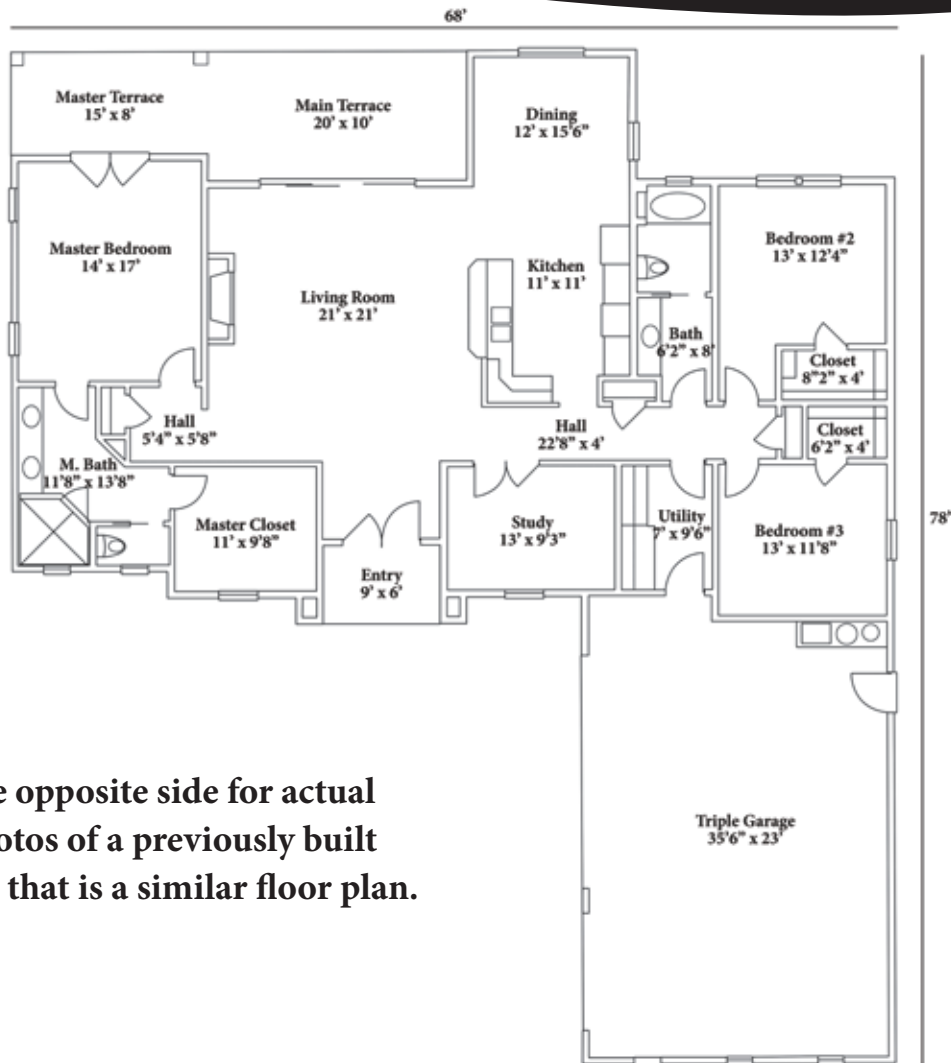

The Italian Farmhouse - 9200 Golden Dr.

3+BR/2BA 2,304 SF

See opposite side for actual photos of a previously built home that is a similar floor plan.

To schedule an appointment or for more information, call
 Jon Kinloch at 509.945.3712, Aaron Hillbery at 509.901.4603 or
 Lexi Borton at 505.206.9184.

APPLE TREE
EST. 1992

APPLE TREE
Est. 1992

Photos below are from a similar floor plan